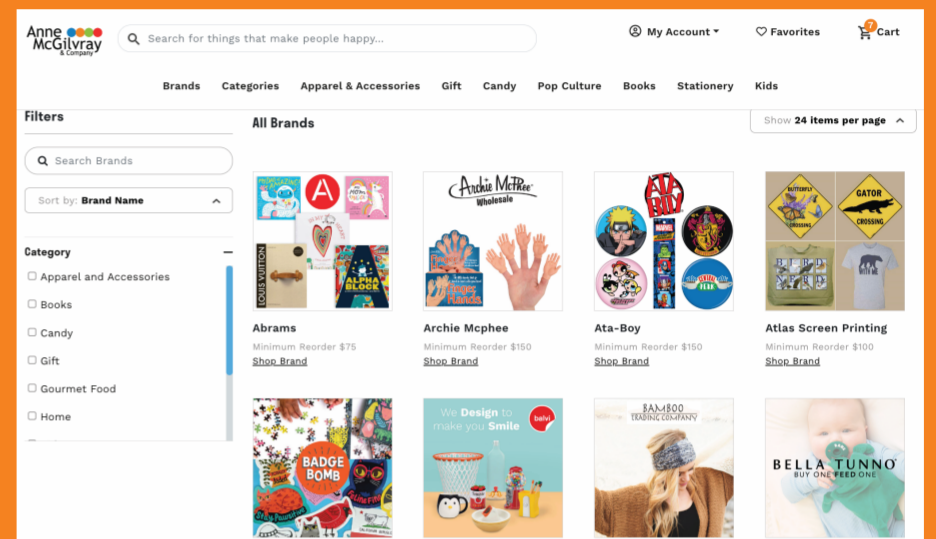

How To

SHOP OUR WEBSITE

1.

Explore **CATEGORIES** to shop books, gifts, toys & more

CLICK CATEGORIES OR CHOOSE FROM MENU

2.

Shop **BRANDS** to view minimums & specials

CLICK BRANDS TO CHOOSE A BRAND

3.

Use the **SEARCH** box to find trending products

SEARCH ALL PRODUCTS OR WITHIN A BRAND

4.

Use **QUICK ORDER** to add items to cart

TYPE SKU OR UPC OR PRODUCT NAME

SHOP 24/7 ANNEMCGILVRAY.COM