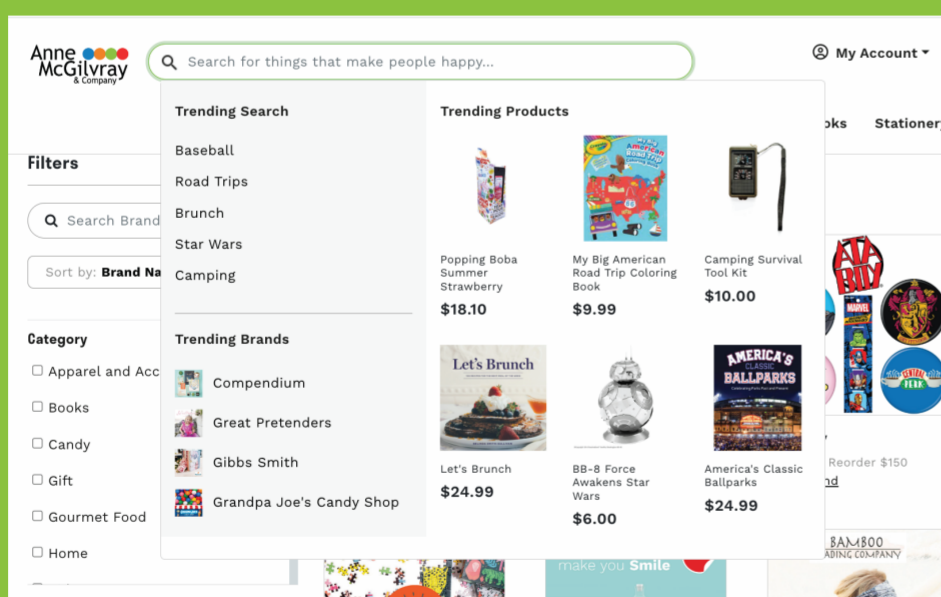

How To

SHOP OUR WEBSITE

1.

Explore **CATEGORIES** to shop books, gifts, toys & more

CLICK CATEGORIES OR CHOOSE FROM MENU

2.

Shop **BRANDS** to view minimums & specials

CLICK BRANDS TO CHOOSE A BRAND

3.

Use the **SEARCH** box to find trending products

SEARCH ALL PRODUCTS OR WITHIN A BRAND

4.

Use **QUICK ORDER** to add items to cart

TYPE SKU OR UPC OR PRODUCT NAME

SHOP 24/7 ANNEMCGILVRAY.COM