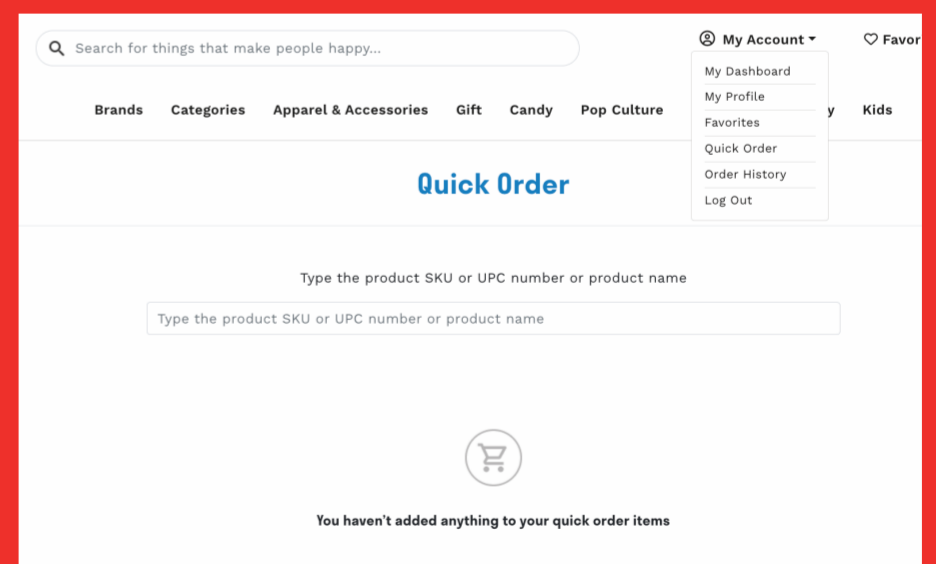

3.

Use the **SEARCH** box to find trending products

SEARCH ALL PRODUCTS OR WITHIN A BRAND

4.

Use **QUICK ORDER** to add items to cart

TYPE SKU OR UPC OR PRODUCT NAME

SHOP 24/7 ANNEMCGILVRAY.COM